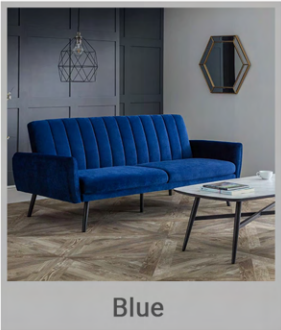

The Afina Sofabed is extremely comfortable, with thick, foam-padded cushions that complement a wide range of decor styles (ideal for guests).

The Afina Sofabed works well in a range of styles, including glam, modern, and mid-century modern. The couch is upholstered in velvet with conspicuous embroidered vertical rows on the back and black tapering legs for a Scandinavian vibe.

COLOR OPTIONS

Blue

Grey

DIMENSIONS

W 147 X H 133 X D 207 cm

CARNEGIE DINING SET

The Carnegie Dining Table offers an industrial design, perfect for your kitchen, dining room and other interior space. The use of solid Elm wood in a mocha finish adds a distinctive statement look, whilst beautifully showing off the wood grain. Finished with powder-coated steel legs in a pipework style, the Carnegie is sure to be an eye-catching piece in any room.