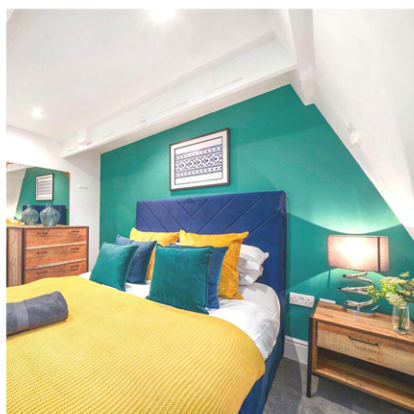

ISLINGTON/LEXIE DOUBLE BED