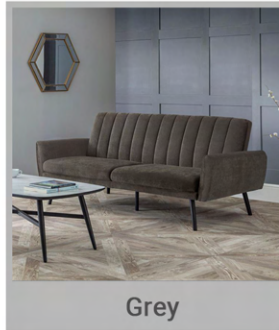

The Afina Sofabed is extremely comfortable, with thick, foam-padded cushions that complement a wide range of decor styles (ideal for guests).

The Afina Sofabed works well in a range of styles, including glam, modern, and mid-century modern. The couch is upholstered in velvet with conspicuous embroidered vertical rows on the back and black tapering legs for a Scandinavian vibe.

COLOR OPTIONS

Blue

Grey

DIMENSIONS

W 147 X H 133 X D 207 cm

CARNEGIE DINING SET

The Carnegie Dining Table offers an industrial design, perfect for your kitchen, dining room and other interior space. The use of solid Elm wood in a mocha finish adds a distinctive statement look, whilst beautifully showing off the wood grain. Finished with powder-coated steel legs in a pipework style, the Carnegie is sure to be an eye-catching piece in any room.

DIMENSIONS

Table: 70cm D x 140cm W x 74.5cm H

Chair: H 85cm x W 46cm x D 43cm, Seat Height: 46cm

JERSEY COFFEE TABLE

The Jersey Coffee Table will add a contemporary addition to any living area. Featuring a black wire frame with a fixed round walnut effect top, this coffee table creates a striking industrial feel with a classic contrast.