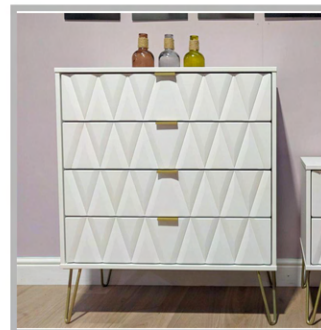

H57 x W45 x D39.5 cm

COLOR OPTIONS

Black & White

Black

Pink & White

Mushroom

Green & White

Dust Grey & White

Indigo & White

Kashmir

DIAMOND 4 DRAWER CHEST

The Diamond Bedroom range offers a modern, stylish design. The range comes in different color options.

DIMENSIONS

H91 x W76.5 x D39.5 cm

COLOR OPTIONS

Duck & White