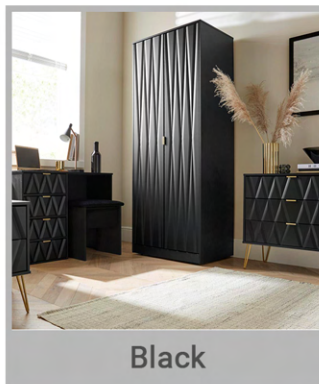

DIMENSIONS

H201.5 x W76.5 x D53 cm

ADDITIONAL OPTIONS

TWO DOOR TWO DRAWER WARDROBE

DIMENSIONS

H201.5 x W76.5 x D53 cm

+ £30

COLOR OPTIONS