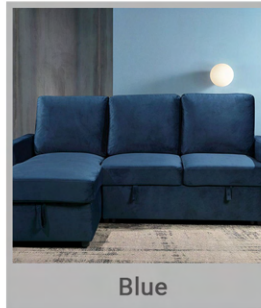

DIMENSIONS

89cm D x 208cm W x 86cm H

COLOR OPTIONS

Mustard

Green

Blue

POSITANA DINING SET

The Positano table is crafted from a sleek marble effect top on a stainless steel frame. Featuring individual angled framed legs which give off a futuristic feel. It has a timeless Italian design that fits well with a wide range of decorative styles. Accompanied by 4 Roma Chairs. The modern Roma Dining Chairs offering an elegant touch to any dining area.

DIMENSIONS

Table: 90cm D x 150cm W x 75.5cm H

Chair: H 100cm x W 59cm x D 44cm

LOFT COFFEE TABLE

Offering a minimalistic, yet classy look the Loft occasional collection features a geometric design suitable for any modern living area. Loft comes in a choice of two finishes, choose from a smoked tempered glass top and a walnut effect top that both sit beautifully upon a black metal base.