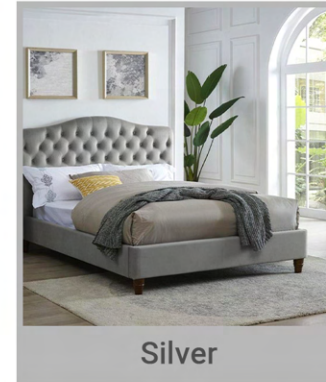

DIMENSIONS

W 159 X H 121 X D 211.5 cm

COLOR OPTIONS

Silver

Pink

DIAMOND 2 DRAWER BEDSIDE

The Diamond Bedroom range offers a modern, stylish design. The range comes in different color options.

DIMENSIONS