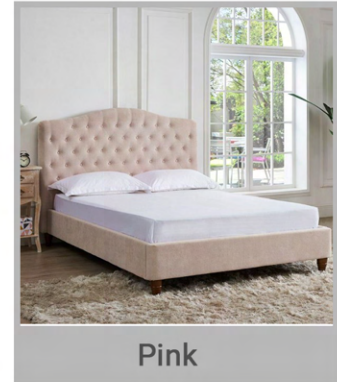

SORRENTO DOUBLE BED

The Sorrento sets an elegant tone to any bedroom by using its soft, undulating headboard. This Manufactured with a traditional design and using upholstered pink Chenille fabric or silver velvet, this design will look gorgeous against any décor or background.

DIMENSIONS

W 159 X H 121 X D 211.5 cm

COLOR OPTIONS

Silver

Pink

DIAMOND 2 DRAWER BEDSIDE

The Diamond Bedroom range offers a modern, stylish design. The range comes in different color options.

DIMENSIONS