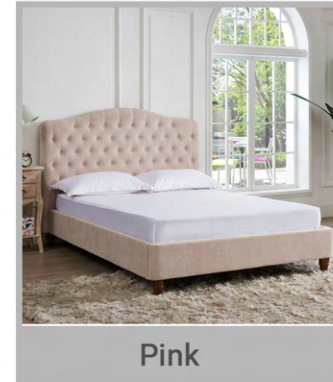

SORRENTO DOUBLE BED

The Sorrento sets an elegant tone to any bedroom by using its soft, undulating headboard. This Manufactured with a traditional design and using upholstered pink Chenille fabric or silver velvet, this design will look gorgeous against any décor or background.

DIMENSIONS

W 159 X H 121 X D 211.5 cm

COLOR OPTIONS

Silver

Pink

DIAMOND 2 DRAWER BEDSIDE

The Diamond Bedroom range offers a modern, stylish design. The range comes in different color options.

DIMENSIONS