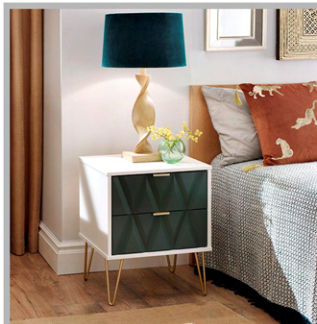

H57 x W45 x D39.5 cm

Black & White

Black

Pink & White

Mushroom

Green & White

Dust Grey & White

Indigo & White

Kashmir

DIAMOND 4 DRAWER CHEST

The Diamond Bedroom range offers a modern, stylish design. The range comes in different color options.

DIMENSIONS

H91 x W76.5 x D39.5 cm

COLOR OPTIONS

Duck & White

White