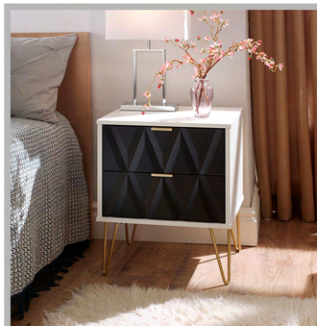

DIMENSIONS

H57 x W45 x D39.5 cm

Black & White