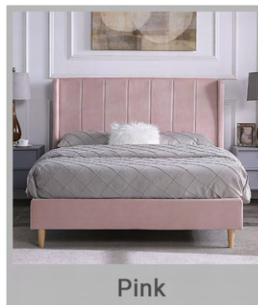

DIMENSIONS

Height 58 x Width 57.5 x Depth 39.5 cm

Diego furniture set is popular for its Scandinavian style and industrial feel. Constructed from sturdy materials with metal handles and frame legs. Elevate your space with this range, featuring plenty of storage, so it's incredibly practical for keeping rooms clutter free and tidy.

AMELA DOUBLE BED

Add a touch of glamour and class to your bedroom with this beautiful upholstered Bedframe. Available in a multitude of lush velvet fabric colours we are sure that you will find the perfect match for your home.

DIMENSIONS

60cm D x 120cm W x 45cm H

COLOR OPTIONS

Oyster

Pink

Blue

Green

ADDITIONAL PACKS