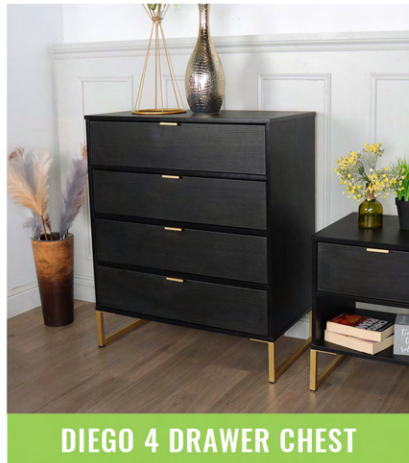

| DIEGO HMO PACKAGE

DIEGO HMO PACKAGE

Four Bed **£3800**+vat

- 4 x Double Amelia Beds
- 4 x Double Orthopaedic Mattresses
- 4 x Two Door Diego Wardrobes
- 4 x Four Drawer Diego Chests
- 4 x One Drawer Diego Bedside

Five Bed **£4475**+vat

- 5 x Double Amelia Beds
- 5 x Double Orthopaedic Mattresses
- 5 x Two Door Diego Wardrobes
- 5 x Four Drawer Diego Chests
- 5 x One Drawer Diego Bedside

Six Bed **£5150**+vat

- 6 x Double Amelia Beds
- 6 x Double Orthopaedic Mattresses
- 6 x Two Door Diego Wardrobes
- 6 x Four Drawer Diego Chests
- 6 x One Drawer Diego Bedside

Each additional bedroom **£675**+vat

DIEGO TWO DOOR WARDROBE

DIMENSIONS

Height 201.5 x Width 76.5 x Depth 53 cm

DIEGO FOUR DRAWER CHEST

DIMENSIONS

Height 74 x Width 76.5 x Depth 39.5 cm

DIEGO TWO DRAWER BEDSIDE

DIMENSIONS

Height 58 x Width 57.5 x Depth 39.5 cm

Diego furniture set is popular for its Scandinavian style and industrial feel. Constructed from sturdy materials with metal handles and frame legs. Elevate your space with this range, featuring plenty of storage, so it's incredibly practical for keeping rooms clutter free and tidy.