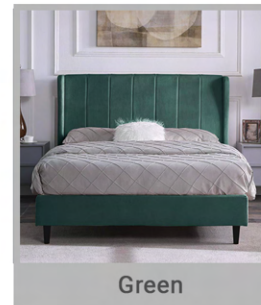

DIMENSIONS

Height 58 x Width 57.5 x Depth 39.5 cm

Diego furniture set is popular for its Scandinavian style and industrial feel. Constructed from sturdy materials with metal handles and frame legs. Elevate your space with this range, featuring plenty of storage, so it's incredibly practical for keeping rooms clutter free and tidy.

AMELA DOUBLE BED

Add a touch of glamour and class to your bedroom with this beautiful upholstered Bedframe. Available in a multitude of lush velvet fabric colours we are sure that you will find the perfect match for your home.

DIMENSIONS

60cm D x 120cm W x 45cm H

COLOR OPTIONS

Oyster

Pink

Blue

Green

ADDITIONAL PACKS