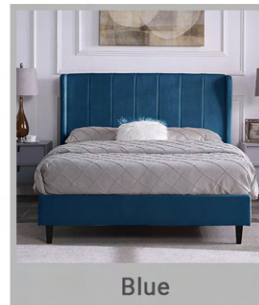

DIMENSIONS

Height 58 x Width 57.5 x Depth 39.5 cm

Diego furniture set is popular for its Scandinavian style and industrial feel. Constructed from sturdy materials with metal handles and frame legs. Elevate your space with this range, featuring plenty of storage, so it's incredibly practical for keeping rooms clutter free and tidy.

AMELA DOUBLE BED

Add a touch of glamour and class to your bedroom with this beautiful upholstered Bedframe. Available in a multitude of lush velvet fabric colours we are sure that you will find the perfect match for your home.

DIMENSIONS

60cm D x 120cm W x 45cm H

COLOR OPTIONS

Oyster

Pink

Blue

Green

ADDITIONAL PACKS