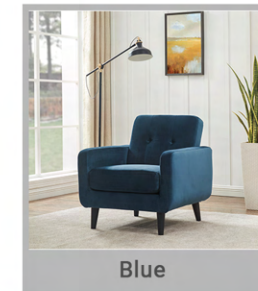

A smart contemporary sofa which echoes the retro designs of the mid-20th century. The bold angular frame creates a visually robust silhouette and the tapered solid wooden legs create an illusion of space in your room. The cushions are filled with a combination of foam and fibre for a supportive and comfortable sit; with the single back cushion featuring a stylish stitch detail.

DIMENSIONS

W180 x D82 x H83 cm

+ £440

COLOR OPTIONS

Mustard

Blue

Grey

ATHENS DINING SET

The Athens Chairs come in grey faux leather to work perfectly well with the Athens Concrete Effect table.

DIMENSIONS

Table: W140 x D80 x H75 cm

Chair: W45 x D55 x H86 cm

ATHENS ROUND COFFEE TABLE

This stunning Coffee Table really has an air of class to it, the luxurious stone effect top mixed with the cross holding patterns on the base really scream sophistication.