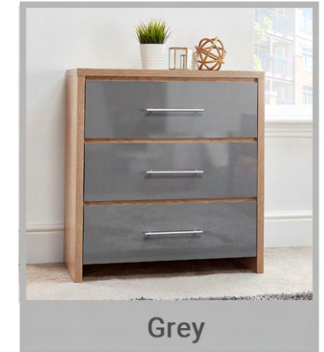

DIMENSIONS

W76 x D47 x H180 cm

COLOR OPTIONS

White

Grey

SEVILLE ONE DRAWER BEDSIDE

Simple yet finished with a touch of class, the Seville Bedroom range is just the answer for those who seek sophistication without breaking the bank. This set will add style to any bedroom in need of a mood lift.

DIMENSIONS

W47 x D39 x H56 cm

COLOR OPTIONS

White

Grey

SEVILLE THREE DRAWER CHEST

Simple yet finished with a touch of class, the Seville Bedroom range is just the answer for those who seek sophistication without breaking the bank. This set will add style to any bedroom in need of a mood lift.

DIMENSIONS

W80 x D39 x H86 cm

COLOR OPTIONS

White

Grey

PLUTO DOUBLE DIVAN BED

Pluto Divan bed has a nice damask medium-firm mattress. You are getting hypo-allergenic fillings and a good mid orthopaedic mattress. It is ideal for anyone who wants style and comfort without breaking the bank.