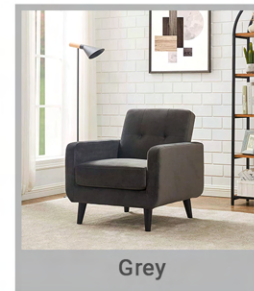

DIMENSIONS

W180 x D82 x H83 cm

+ £440

COLOR OPTIONS

Mustard

Blue

Grey

ATHENS DINING SET