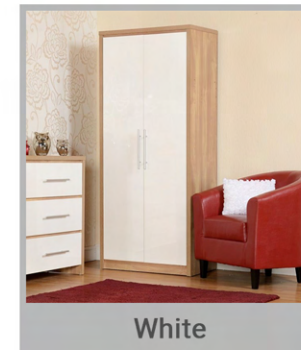

This item works perfectly together with the nest of tables and would be a welcomed addition to any home.

DIMENSIONS

W100 x D45 x H45 cm

SEVILLE 2 DOOR WARDROBE

Simple yet finished with a touch of class, the Seville Bedroom range is just the answer for those who seek sophistication without breaking the bank. This set will add style to any bedroom in need of a mood lift.

DIMENSIONS

W76 x D47 x H180 cm

COLOR OPTIONS

White

Grey

SEVILLE ONE DRAWER BEDSIDE

Simple yet finished with a touch of class, the Seville Bedroom range is just the answer for those who seek sophistication without breaking the bank. This set will add style to any bedroom in need of a mood lift.