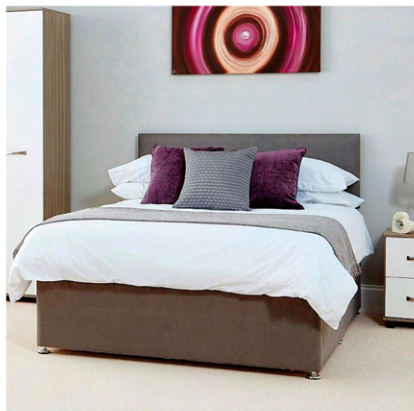

PLUTO DOUBLE DIVAN BED