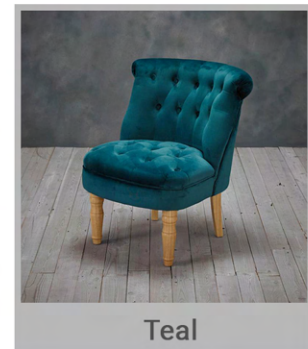

DIMENSIONS

Table: W140 x D80 x H75 cm

Chair: W 555 mm X H 810 mm X D 485 mm

SCANDI COFFEE TABLE

Completing an affordable, retro range of furniture, the Scandi Oak Coffee Table features angled legs and a large table surface inlaid with a shelf & drawer combination for storage. Finished in oak with accent white drawers, this design is ideal for those looking for unique style, practical storage options and something a bit more adventurous from living area.

retro style, team this piece with the complete bedroom range for a cool and refreshing space.

DIMENSIONS

W 500 mm X H 400 mm X D 390 mm

CHARLOTTE CHAIR

Using plush Velvet as a material, this burnt orange coloured Charlotte chair is traditional with a French feel aesthetic. The Charlotte will instantly add sophistication to any room, especially living and bedrooms and the elegant design will easily match all modern and traditional décor.

DIMENSIONS

W 770 mm X H 690 mm X D 640 mm

COLOR OPTIONS

Mustard

Silver

Orange

Teal

ADDITIONAL OPTIONS