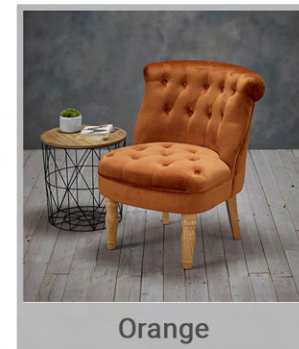

DIMENSIONS

Table: W140 x D80 x H75 cm

Chair: W 555 mm X H 810 mm X D 485 mm

SCANDI COFFEE TABLE

Completing an affordable, retro range of furniture, the Scandi Oak Coffee Table features angled legs and a large table surface inlaid with a shelf & drawer combination for storage. Finished in oak with accent white drawers, this design is ideal for those looking for unique style, practical storage options and something a bit more adventurous from living area.

retro style, team this piece with the complete bedroom range for a cool and refreshing space.

DIMENSIONS

W 500 mm X H 400 mm X D 390 mm

CHARLOTTE CHAIR

Using plush Velvet as a material, this burnt orange coloured Charlotte chair is traditional with a French feel aesthetic. The Charlotte will instantly add sophistication to any room, especially living and bedrooms and the elegant design will easily match all modern and traditional décor.

DIMENSIONS

W 770 mm X H 690 mm X D 640 mm

COLOR OPTIONS

Mustard

Silver

Orange

Teal

ADDITIONAL OPTIONS

DIMENSIONS

W 770 mm X H 690 mm X D 640 mm

+ £190

SCANDI DESK

Completing an affordable, retro range of furniture, the Scandi Oak Desk features angled legs and a large table surface inlaid with 2 drawers for storage. Finished in oak with accent white drawers, this design is ideal for those looking for unique style, practical storage options and something a bit more adventurous from living area.