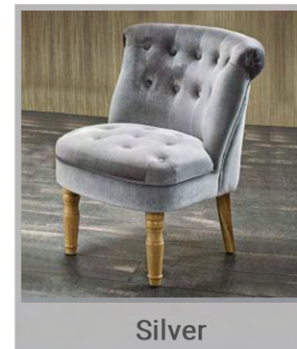

DIMENSIONS

Table: W140 x D80 x H75 cm

Chair: W 555 mm X H 810 mm X D 485 mm

SCANDI COFFEE TABLE

Completing an affordable, retro range of furniture, the Scandi Oak Coffee Table features angled legs and a large table surface inlaid with a shelf & drawer combination for storage. Finished in oak with accent white drawers, this design is ideal for those looking for unique style, practical storage options and something a bit more adventurous from living area.

retro style, team this piece with the complete bedroom range for a cool and refreshing space.

DIMENSIONS

W 500 mm X H 400 mm X D 390 mm

CHARLOTTE CHAIR

Using plush Velvet as a material, this burnt orange coloured Charlotte chair is traditional with a French feel aesthetic. The Charlotte will instantly add sophistication to any room, especially living and bedrooms and the elegant design will easily match all modern and traditional décor.

DIMENSIONS

W 770 mm X H 690 mm X D 640 mm

COLOR OPTIONS

Mustard

Silver

Orange

Teal

ADDITIONAL OPTIONS