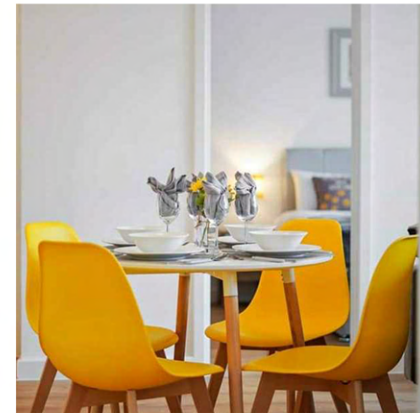

NAPLES DINING SET