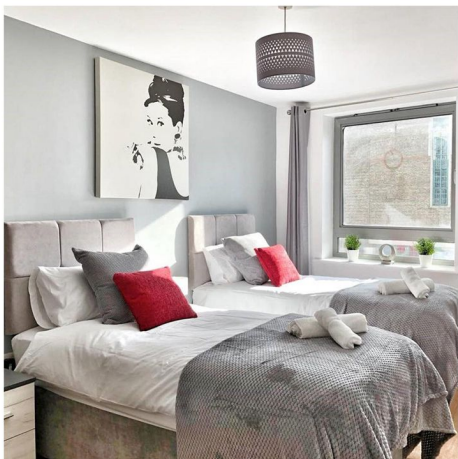

UPGRADE TO ZIP & LINK BED

+ £240

A zip and link bed is a bed that can either be set up as one luxurious double or separated into two single beds. They offer a very flexible sleeping solution and for this reason are particularly popular in hotels and guest houses. They fit together very easily and can be taken apart to form an entirely different sleeping arrangement in a matter of minutes. The base of a zip and link bed is joined at both the head and the foot by linking bars. The mattresses are joined together using zips.