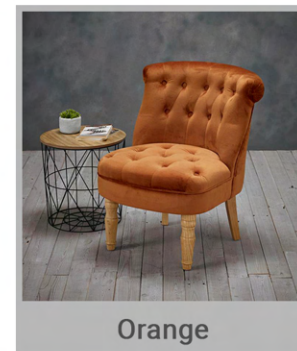

- Orthopaedic
- Damask cover
- Hypo-allergenic

DIMENSIONS

4'6" x 6'3" (135 x 190cm)

CHARLOTTE CHAIR

Using plush Velvet as a material, this burnt orange coloured Charlotte chair is traditional with a French feel aesthetic. The Charlotte will instantly add sophistication to any room, especially living and bedrooms and the elegant design will easily match all modern and traditional décor.

DIMENSIONS

W 770 mm X H 690 mm X D 640 mm

COLOR OPTIONS

Mustard

Silver

Orange

Teal

ADDITIONAL OPTIONS