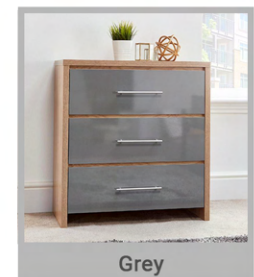

Grey

Grey

Simple yet finished with a touch of class, the Seville Bedroom range is just the answer for those who seek sophistication without breaking the bank.

This set will add style to any bedroom in need of a mood lift.