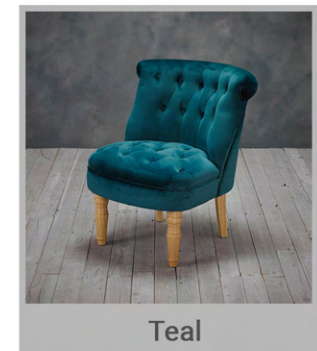

- Orthopaedic
- Damask cover
- Hypo-allergenic

DIMENSIONS

4'6" x 6'3" (135 x 190cm)

CHARLOTTE CHAIR

Using plush Velvet as a material, this burnt orange coloured Charlotte chair is traditional with a French feel aesthetic. The Charlotte will instantly add sophistication to any room, especially living and bedrooms and the elegant design will easily match all modern and traditional décor.

DIMENSIONS

W 770 mm X H 690 mm X D 640 mm

COLOR OPTIONS

Mustard

Silver

Orange

Teal

ADDITIONAL OPTIONS