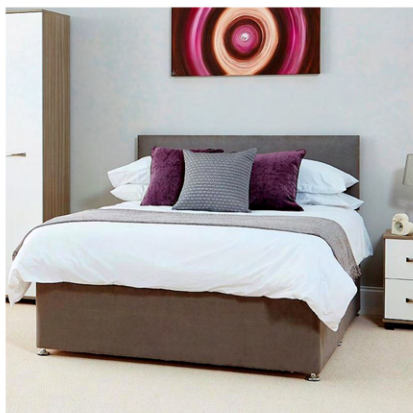

Three Bed **£3130**+vat

Living/Dining Area

- 1 x Kair Corner Sofa Bed
- 1 x Charlotte Occasional Chair
- 1 x Venice Dining Table
- 4 x Venice Chairs
- 1 x Fusion Coffee Table

Bedrooms

- 3 x Double Pluto Divan Beds
- 3 x Double Orthopaedic Mattress
- 3 x Mattress protector
- 3 x Seville Two Door Wardrobe
- 3 x Seville Three Drawer Chest
- 3 x Seville One Drawer Bedside

KAIR CORNER SOFA BED

VENICE DINING SET

PLUTO DOUBLE DIVAN BED

SEVILLE THREE DRAWER CHEST

SEVILLE TWO DOOR WARDROBE

SEVILLE ONE DRAWER BEDSIDE

FUSION COFFEE TABLE

KAIR CORNER SOFA BED

The Kair is a superior sofa bed with pocket sprung seat cushions and a left or right hand chaise with lift up storage. The sofa opens up into a Single bed.

Great for when guests stay overnight, in a serviced apartment, or for use in any room where the use of a sofa bed would be convenient.