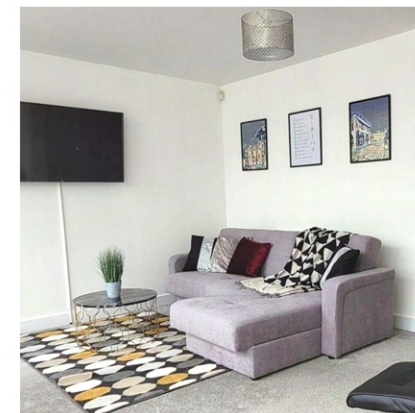

Three Bed **£3130**+vat

Living/Dining Area

- 1 x Kair Corner Sofa Bed
- 1 x Charlotte Occasional Chair
- 1 x Venice Dining Table
- 4 x Venice Chairs
- 1 x Fusion Coffee Table

Bedrooms

- 3 x Double Pluto Divan Beds
- 3 x Double Orthopaedic Mattress
- 3 x Mattress protector
- 3 x Seville Two Door Wardrobe
- 3 x Seville Three Drawer Chest
- 3 x Seville One Drawer Bedside

The Kair is a superior sofa bed with pocket sprung seat cushions and a left or right hand chaise with lift up storage. The sofa opens up into a Single bed.

Great for when guests stay overnight, in a serviced apartment, or for use in any room where the use of a sofa bed would be convenient.