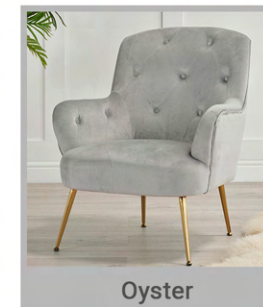

COLOR OPTIONS

Oyster