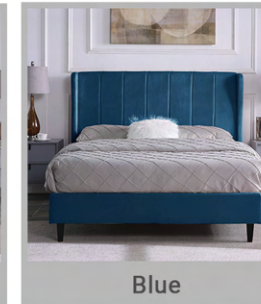

DIMENSIONS

60cm D x 120cm W x 45cm H

AMELA DOUBLE BED

Add a touch of glamour and class to your bedroom with this beautiful upholstered Bedframe. Available in a multitude of lush velvet fabric colours we are sure that you will find the perfect match for your home.

DIMENSIONS

60cm D x 120cm W x 45cm H

COLOR OPTIONS

Oyster

Pink

Blue

Green

ARIA CHAIR

Our Aria chair features glamorous gold legs which are emphasised by the plush velvet material. With the added benefit of a buttoned back, the Aria will be sure to add style to your home.

DIMENSIONS

W 685 mm X H 800 mm X D 720 mm