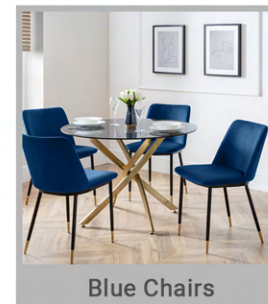

+ £560

MONTERO DINING SET

Montero is a strikingly elegant dining table which combines gold metal and glass to create a modern and stylish aesthetic. The intertwined legs leave a unique look which also provide a sturdy support for the table - paired with the Delaunay Dining Chairs, this set creates a beautifully contemporary, classic look in your dining space.

DIMENSIONS

Table: 100cm D x 100cm W x 75cm H

Chair: 59cm D x 50cm W x 83cm H

COLOR OPTIONS

Mustard Chairs

Grey Chairs

Pink Chairs

Blue Chairs

MIAMI GOLD COFFEE TABLE

The lavish Miami occasional collection will add a touch of class and luxury to any home. Taking inspiration from the Art Deco period, the Miami features a striking cross frame design. Crafted from a gold finished frame and tempered glass, this coffee table provides a shelf underneath for additional storage.