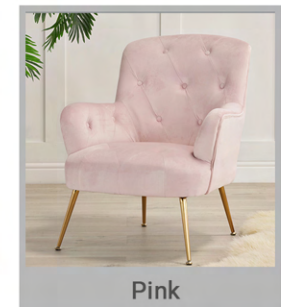

MIAMI GOLD COFFEE TABLE

The lavish Miami occasional collection will add a touch of class and luxury to any home. Taking inspiration from the Art Deco period, the Miami features a striking cross frame design. Crafted from a gold finished frame and tempered glass, this coffee table provides a shelf underneath for additional storage.

DIMENSIONS

60cm D x 120cm W x 45cm H

AMELA DOUBLE BED

Add a touch of glamour and class to your bedroom with this beautiful upholstered Bedframe. Available in a multitude of lush velvet fabric colours we are sure that you will find the perfect match for your home.

DIMENSIONS

60cm D x 120cm W x 45cm H

COLOR OPTIONS

ARIA CHAIR

Our Aria chair features glamorous gold legs which are emphasised by the plush velvet material. With the added benefit of a buttoned back, the Aria will be sure to add style to your home.

DIMENSIONS

W 685 mm X H 800 mm X D 720 mm

COLOR OPTIONS

Pink