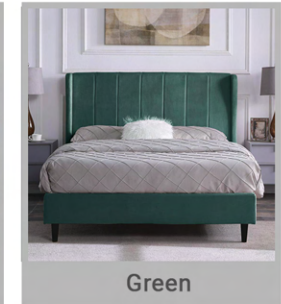

DIMENSIONS

60cm D x 120cm W x 45cm H

AMELA DOUBLE BED

Add a touch of glamour and class to your bedroom with this beautiful upholstered Bedframe. Available in a multitude of lush velvet fabric colours we are sure that you will find the perfect match for your home.

DIMENSIONS

60cm D x 120cm W x 45cm H

COLOR OPTIONS

Oyster

Pink

Blue

Green

ARIA CHAIR