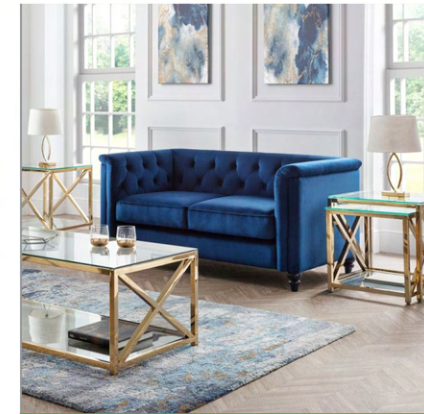

AMELIA PACKAGE

AMELIA PACKAGE

One Bed **£2950**+vat

Living/Dining Area

- 1 x Sandringham Two Seat Sofa
- 1 x Montero Dining Table
- 4 x Delaunay Dining Chairs
- 1 x Miami Gold Coffee Table

Bedrooms

- 1 x Amela Double Bed
- 1 x Orthopaedic Mattress
- 1 x Diego Two Door Wardrobe
- 1 x Diego Four Drawer Chest
- 1 x Diego Two Drawer Bedside

Two Bed **£3775**+vat

Living/Dining Area

- 1 x Sandringham Two Seat Sofa
- 1 x Aria Chair
- 1 x Montero Dining Table
- 4 x Delaunay Dining Chairs
- 1 x Miami Gold Coffee Table

Bedrooms

- 2 x Amelia Double Bed
- 2 x Orthopaedic Mattress
- 2 x Diego Two Door Wardrobe
- 2 x Diego Four Drawer Chest
- 2 x Diego Two Drawer Bedside

Three Bed **£4600**+vat

Living/Dining Area

- 1 x Sandringham Two Seat Sofa
- 2 x Aria Chair
- 1 x Montero Dining Table
- 4 x Delaunay Dining Chairs
- 1 x Miami Gold Coffee Table

Bedrooms

- 3 x Amelia Double Bed
- 3 x Orthopaedic Mattress
- 3 x Diego Two Door Wardrobe
- 3 x Diego Four Drawer Chest
- 3 x Diego Two Drawer Bedside

With impeccable tailoring, the Sandringham collection brings timeless elegance to your living area – featuring a buttoned back, contrasting black legs, and a beautiful blue velvet finish – providing an inviting feel with a classic look. This collection includes a chair, two-seater, and three-seater sofa.