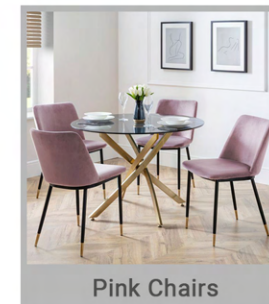

+ £560

MONTERO DINING SET

Montero is a strikingly elegant dining table which combines gold metal and glass to create a modern and stylish aesthetic. The intertwined legs leave a unique look which also provide a sturdy support for the table - paired with the Delaunay Dining Chairs, this set creates a beautifully contemporary, classic look in your dining space.

DIMENSIONS

Table: 100cm D x 100cm W x 75cm H

Chair: 59cm D x 50cm W x 83cm H

COLOR OPTIONS

Mustard Chairs

Grey Chairs

Pink Chairs

Blue Chairs

MIAMI GOLD COFFEE TABLE

The lavish Miami occasional collection will add a touch of class and luxury to any home. Taking inspiration from the Art Deco period, the Miami features a striking cross frame design. Crafted from a gold finished frame and tempered glass, this coffee table provides a shelf underneath for additional storage.