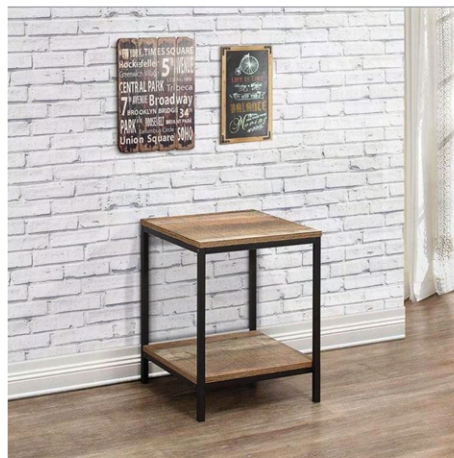

+ £85

DIMENSIONS

H77.5 W60 D30 cm

URBAN 5 TIER BOOKCASE

The Urban 5 Tier Bookcase offers handy storage for displaying any trinkets, books and home accessories. Crafted from a metal frame with industrial-effect detail and features a wood-effect finish, the simple lines and subtle industrial style will give a contemporary twist to the focal point of any living room.

+ £95

DIMENSIONS

H144 W60 D30 cm

URBAN DESK

The Urban study desk provides ample work area for a home office and features 2 useful shelves for paperwork. Crafted from a metal frame with industrial-effect detail and features a wood-effect finish, the simple lines and subtle industrial style will give a contemporary twist to the focal point of any room.

+ £120

DIMENSIONS

H75 W105 D47 cm

URBAN LAMP TABLE

The Urban Lamp Table is perfect to be used as a side table, lamp holder or as an additional surface within any room. Crafted from a metal frame with industrial-effect detail and features a wood-effect finish, the simple lines and subtle industrial style will give a contemporary twist to the focal point of any living room.