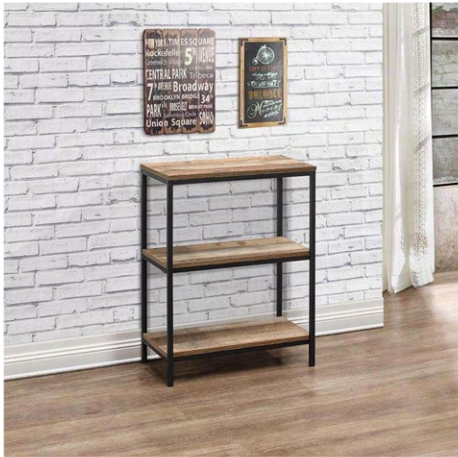

DIMENSIONS

W 438 mm X H 500 mm X D 400 mm

HOXTON ONE DRAWER BEDSIDE

DIMENSIONS

W 638 mm X H 800 mm X D 400 mm

Stylish and affordable, this bedroom range radiates industrial chic. The range comprises wardrobes, a bed, chest of drawers, dressing table and bedside. The Hoxton range offers the perfect solution for those wanting to inject some contemporary industrial style chic into their homes.

ADDITIONAL OPTIONS

URBAN 3 TIER BOOKCASE

The Urban 3 Tier Bookcase offers handy storage for displaying any trinkets, books and home accessories. Crafted from a metal frame with industrial-effect detail and features a wood-effect finish, the simple lines and subtle industrial style will give a contemporary twist to the focal point of any living room.

+ £85

DIMENSIONS

H77.5 W60 D30 cm

URBAN 5 TIER BOOKCASE

The Urban 5 Tier Bookcase offers handy storage for displaying any trinkets, books and home accessories. Crafted from a metal frame with industrial-effect detail and features a wood-effect finish, the simple lines and subtle industrial style will give a contemporary twist to the focal point of any living room.

+ £95

DIMENSIONS

H144 W60 D30 cm

URBAN DESK

The Urban study desk provides ample work area for a home office and features 2 useful shelves for paperwork. Crafted from a metal frame with industrial-effect detail and features a wood-effect finish, the simple lines and subtle industrial style will give a contemporary twist to the focal point of any room.